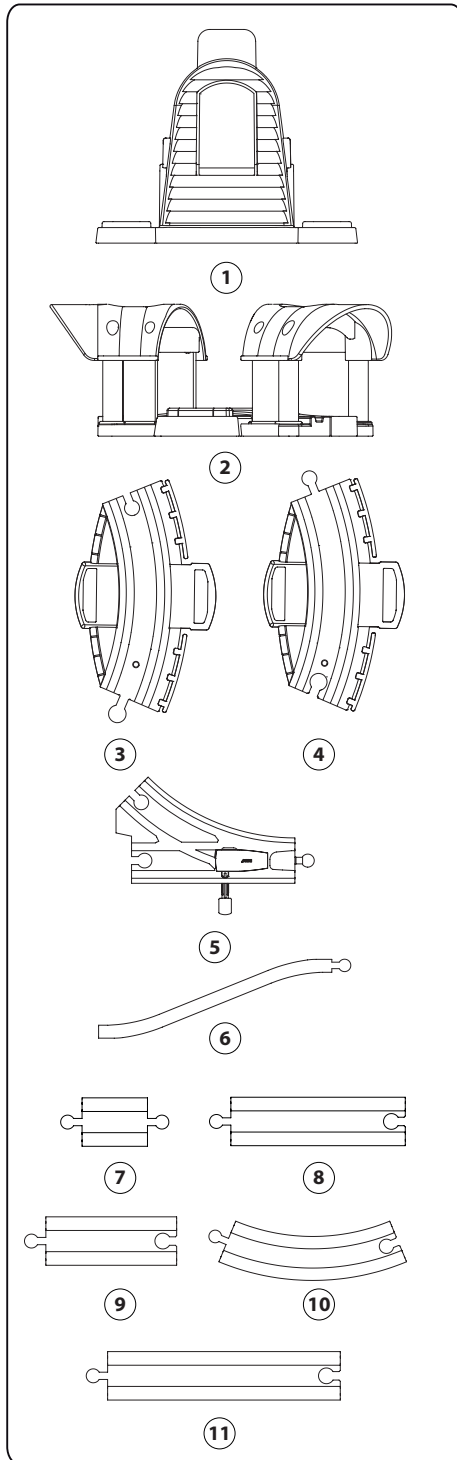

# BRIO®

Smart Action Tunnel Travel Set  
33972

Designed by BRIO AB in Sweden 2020 (publ). Manufactured for BRIO AB (publ), Box 305, SE-201 23 Malmö, Sweden. ©BRIO AB (publ), Sweden 2020. Made in China. This product and its packaging are protected by intellectual Property Laws of many countries. Violators will be prosecuted. Retain this package for future reference. Please contact above address in case of events. Bitte bewahren Sie diese Informationen für spätere Referenzzwecke auf. Informations à conserver. Conservate la confezione per futuri riferimenti. Conforms to the Safety Requirements of EN71 and ASTM F963. Conforme aux exigences de sécurité EN71 et ASTM F963.