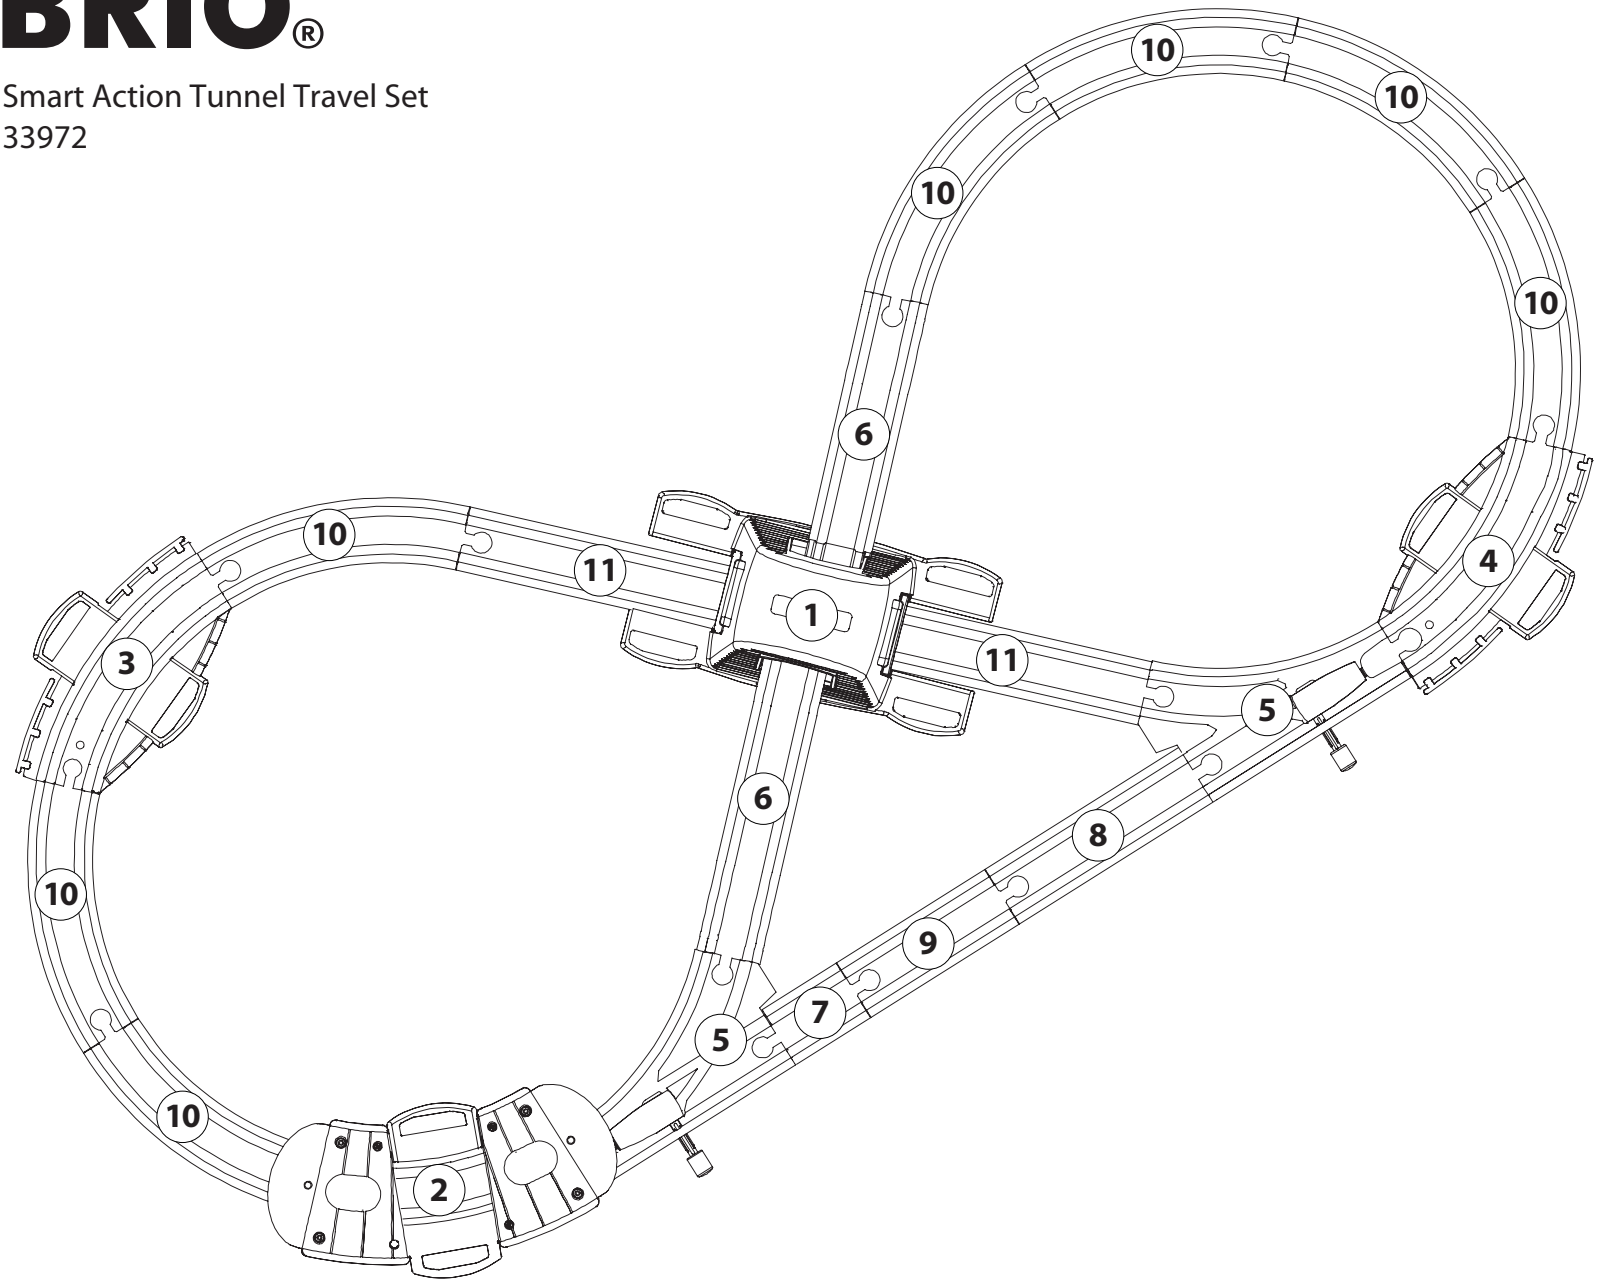

# BRIO®

Smart Action Tunnel Travel Set  
33972

Designed by BRIO AB in Sweden 2020 (publ). Manufactured for BRIO AB (publ), Box 305, SE-201 23 Malmö, Sweden. ©BRIO AB (publ), Sweden 2020. Made in China. This product and its packaging are protected by intellectual Property Laws of many countries. Violators will be prosecuted. Retain this package for future reference. Please contact above address in case of events. Bitte bewahren Sie diese Informationen für spätere Referenzzwecke auf. Informations à conserver. Conservate la confezione per futuri riferimenti. Conforms to the Safety Requirements of EN71 and ASTM F963. Conforme aux exigences de sécurité EN71 et ASTM F963.